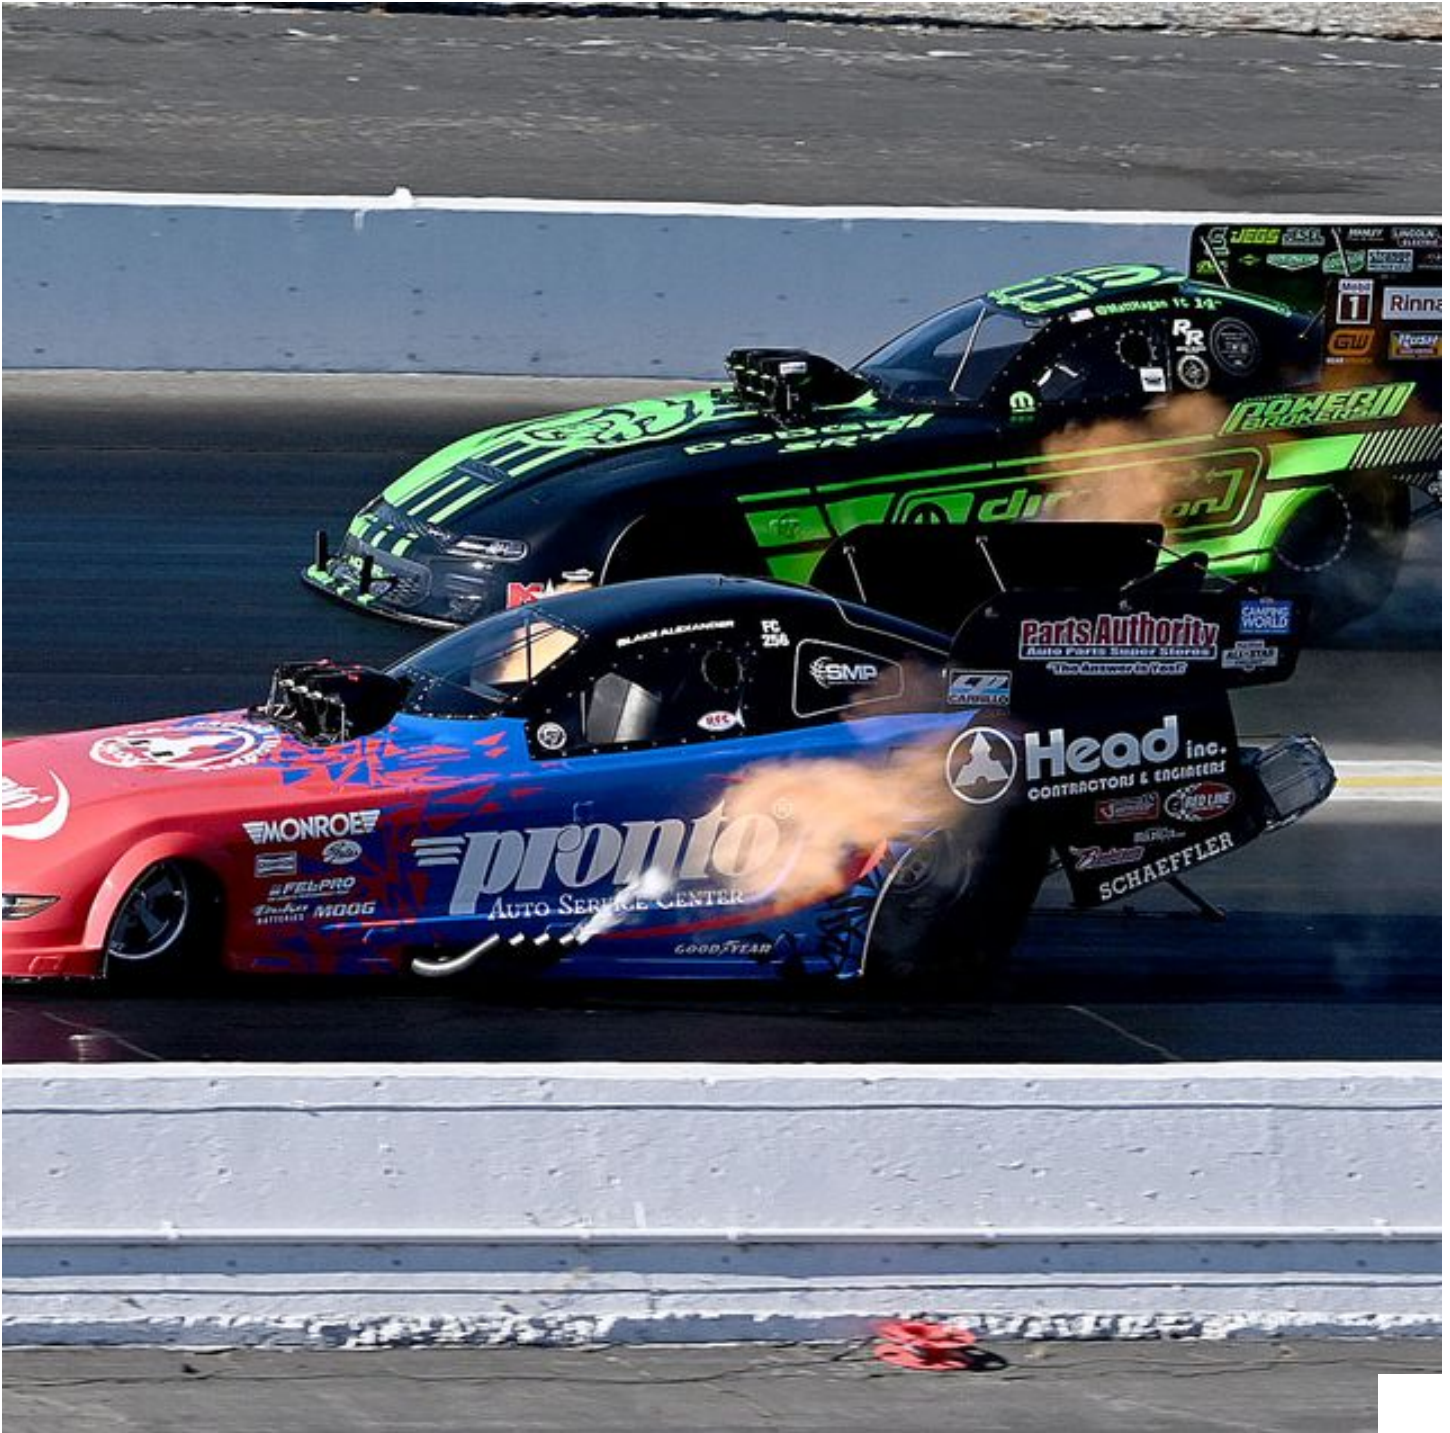

Autoweek Racing On TV: February 5-11

Looking for a change of pace? Check out AMA Supercross or the PRO Superstar Shootout Drag Racing big-money spectacular on Saturday.

MEDIANEWS GROUP/INLAND VALLEY DAILY BULLETIN VIA GETTY IMAGES // GETTY IMAGES